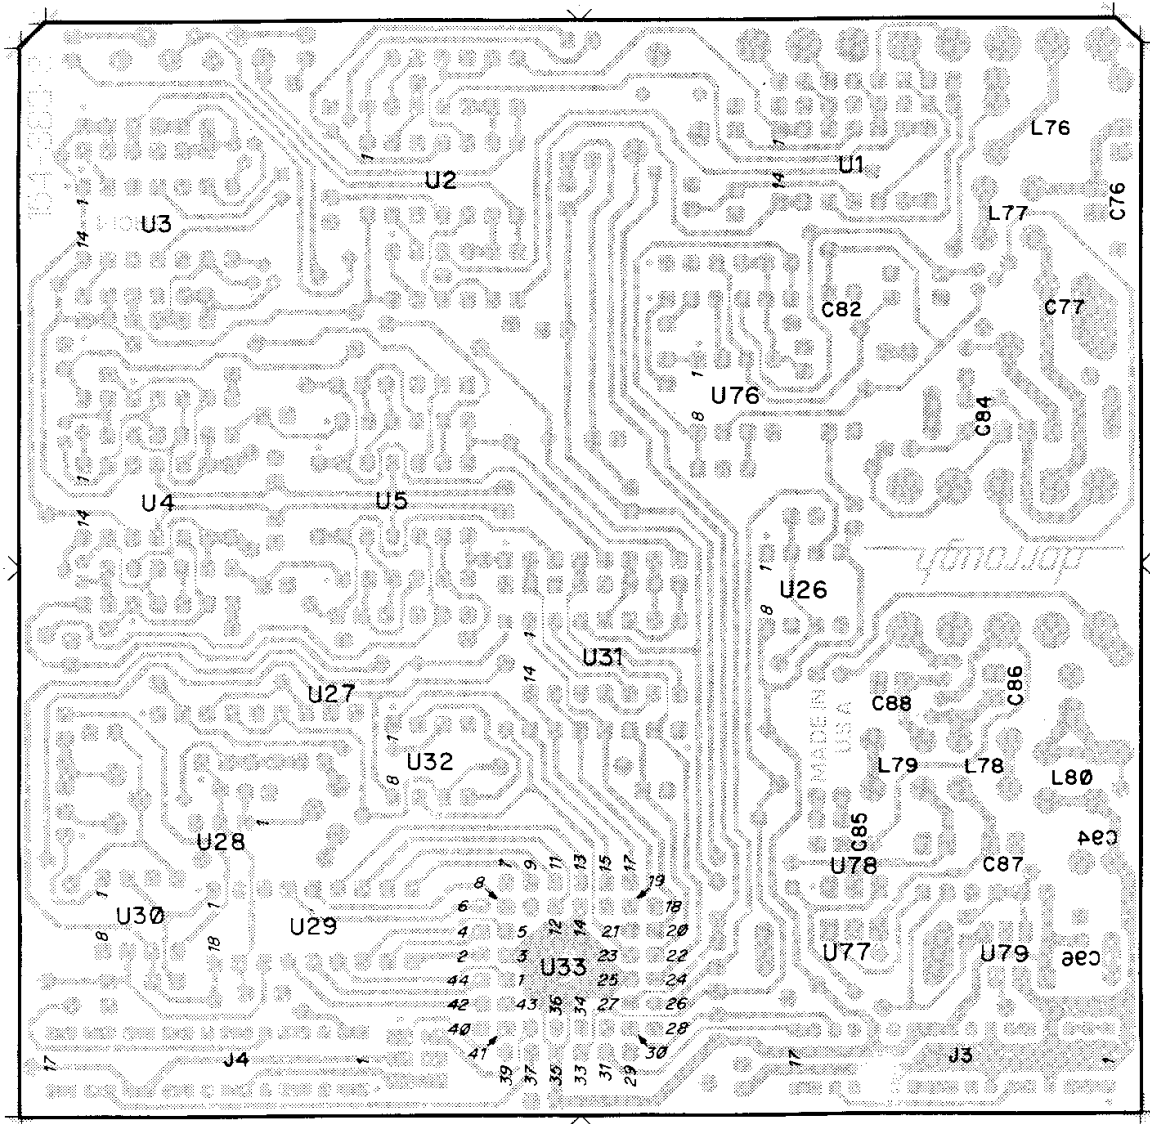

TRACE, COMP SIDE

NOMENCLATURE (CID), COMP. SIDE

DORROUGH ELECTRONICS  
 MODELS 280 & 380  
 ANALOG & POWER BD. REV. C  
154-383-3

TRACE, SOLDER SIDE

NOMENCLATURE (CID), SOLDER SIDE

DORROUGH ELECTRONICS  
MODELS 280 & 380  
ANALOG & POWER BD.  
REV. C  
154-383-3